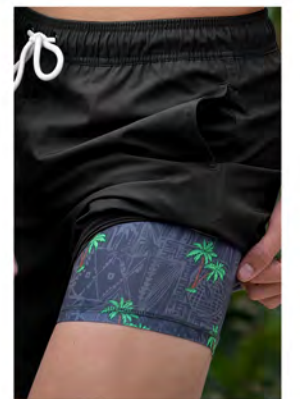

COCONUT

MB119216-2
SHELL:95%POLYESTER
5%SPANDEX
LINING:95%POLYESTER
5%SPANDEX
COLOR: BLACK
17" OUTSEAM 6" INSEAM

US WHOLESALE: $20.00 / EP:$45.99
CAN WHOLESALE: $24.00 / EP:$54.99

	30/S	32/M	34/L	36/XL	38/XXL
Size ratio	1	3	4	3	1
BLACK