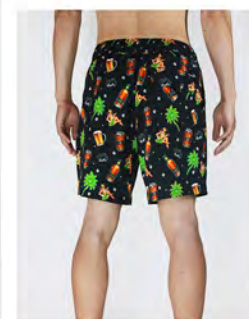

	30/S	32/M	34/L	36/XL	38/XXL
Size ratio	1	3	4	3	1
BLACK					

US WHOLESALE: \$17.50 / EP: \$39.99
 CAN WHOLESALE: \$20.00 / EP: \$43.99

**MANSON**

MB322003
 FABRIC:
 95%POLYESTER
 5%SPANDEX
 COLOR:BLUE
 17" OUTSEAM
 6" INSEAM

	30/S	32/M	34/L	36/XL	38/XXL
Size ratio	1	3	4	3	1
BLUE					

US WHOLESALE: \$17.50 / EP: \$39.99
 CAN WHOLESALE: \$20.00 / EP: \$43.99

**COCA PARTY**

MB322005
 FABRIC:
 95%POLYESTER
 5%SPANDEX
 COLOR:BLACK
 17" OUTSEAM
 6" INSEAM