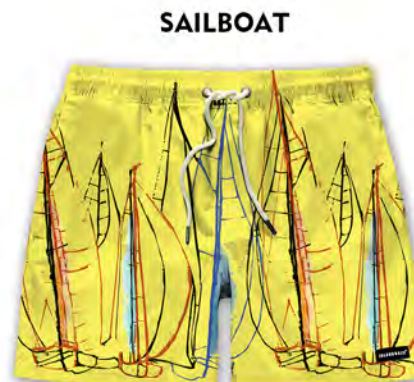

COLOR:NAVY MB124014

	30/S	32/M	34/L	36/XL	38/XXL
Size ratio	2	3	4	2	1

US WHOLESALE: \$17.50 / EP: \$39.99
CAN WHOLESALE: \$20.00 / EP: \$43.99

COLOR:BLUE MB124010

	30/S	32/M	34/L	36/XL	38/XXL
Size ratio	2	3	4	2	1

US WHOLESALE: \$17.50 / EP: \$39.99
CAN WHOLESALE: \$20.00 / EP: \$43.99

COLOR:NAVY MB124012

	30/S	32/M	34/L	36/XL	38/XXL
Size ratio	2	3	4	2	1

US WHOLESALE: \$17.50 / EP: \$39.99
CAN WHOLESALE: \$20.00 / EP: \$43.99