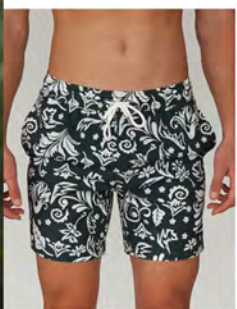

30/S	32/M	34/L	36/XL	38/XXL
Size ratio	1	3	4	3	1
OLIVE					
NAVY					

US WHOLESALE: $17.50 / EP: $39.99
CAN WHOLESALE: $20.00 / EP: $43.99