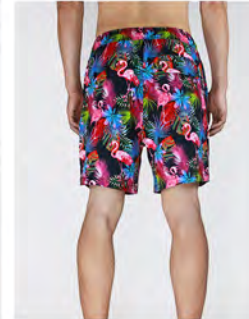

30/S	32/M	34/L	36/XL	38/XXL
Size ratio	1	3	4	3	1
MULTI					

US WHOLESALE: $17.50 / EP: $39.99
CAN WHOLESALE: $20.00 / EP: $43.99