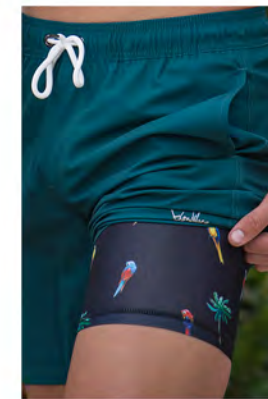

	30/S	32/M	34/L	36/XL	38/XXL
Size ratio	1	3	4	3	1
NAVY					

PARROT

MB119216-2
 SHELL:95%POLYESTER
 5%SPANDEX
 LINING:95%POLYESTER
 5%SPANDEX
 COLOR: OLIVE
 17" OUTSEAM 6" INSEAM

US WHOLESALE: \$20.00 / EP:\$45.99
 CAN WHOLESALE: \$24.00 / EP:\$54.99