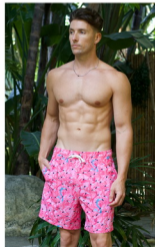

WHICH WAY

MB424032
FABRIC:
95%POLYESTER
5%SPANDEX
COLOR:PINK
17" OUTSEAM
6" INSEAM

SIZE LABEL	30S	32M	34L	36XL	38XXL
PINK	1	3	4	3	1